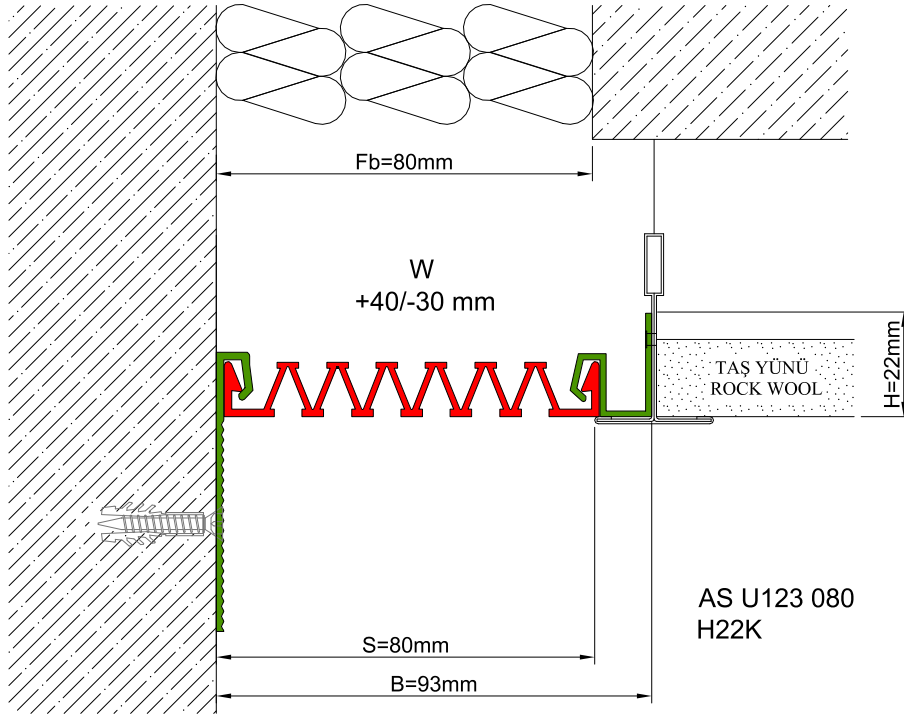

AS U123 surface mounted profile is designed for modular suspended ceiling applications at indoor areas. Profile frame is placed on the suspended ceiling T-profile and can easily be installed there by means of screws. Ribbed elastomeric gasket gains the profile high movement ability. For wall applications, it can be aligned with AS A116, AS U120 or AS U121 models.

\* Visuals are representative and the profile configuration may differ depending on the characteristics requested.

GASKET COLORS    **BLACK**    GREY    BEIGE    Custom Colors available.

LOCATION	MODEL	GAP (Fb) mm	HEIGHT (H) MM	OVERALL WIDTH (B) mm	VISIBLE WIDTH (S) mm	MOVEMENT (W) mm	LOAD CAPACITY	STANDARD LENGTH (mt)
Ceiling to Ceiling	AS U123-030	30	22	54	30	+10 / -6	N/A	3
	AS U123-050	50	22	74	50	+20 / -15	N/A	3
	AS U123-080	80	22	104	80	+40 / -30	N/A	3
	AS U123-100	100	22	124	100	+20 / -50	N/A	3
	AS U123-150	150	22	174	150	+30 / -80	N/A	3

Note: Please ask for different sizes

Profil No Profile Number	AS U123 080	AS U123 80K
Fb (mm)	80	80
H (mm) yaklaşık approx.	22	22
W± (mm) yaklaşık approx.	+40/-30	+40/-30
Renk Color	Alüminyum: Natürel, Fitiller: Siyah, gri, diğer Aluminum: Natural, Inserts: Black, grey, others	
Malzeme Material	Alüminyum, EPDM Kauçuk(siyah), Termoplastik Kauçuk (gri ve diğer) Aluminum, EPDM Rubber(black), Thermoplastic Rubber (grey and others)	
Standart Uzunluk Standard Length	3	