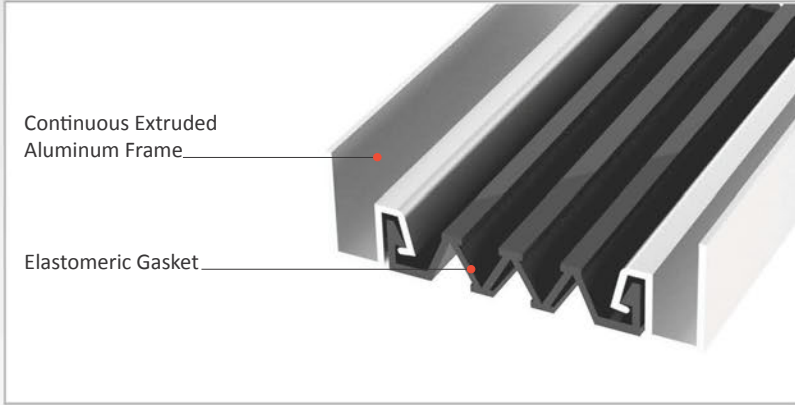

AS U123 surface mounted profile is designed for modular suspended ceiling applications at indoor areas. Profile frame is placed on the suspended ceiling T-profile and can easily be installed there by means of screws. Ribbed elastomeric gasket gains the profile high movement ability. For wall applications, it can be aligned with AS A116, AS U120 or AS U121 models.

- Application Areas** : Indoor / Modular Suspended Ceilings
- Ideal for** : Shopping Malls, Residences, Hospitals, Hotels, Commercial & Public Buildings etc.
- Material** : Mill Finish Aluminum (Anodizing optional), EPDM (Only in Black Color) or TPE Gasket
- Aluminum Alloy** : 6063 AA-USA / EN AW 6063
- Optional Supplies** : Fire Barrier

\* Visuals are representative and the profile configuration may differ depending on the characteristics requested.

GASKET COLORS    **BLACK**    GREY    BEIGE    Custom Colors available.

LOCATION	MODEL	GAP (Fb) mm	HEIGHT (H) MM	OVERALL WIDTH (B) mm	VISIBLE WIDTH (S) mm	MOVEMENT (W) mm	LOAD CAPACITY	STANDARD LENGTH (mt)
Ceiling to Ceiling	AS U123-030	30	22	54	30	+10 / -6	N/A	3
	AS U123-050	50	22	74	50	+20 / -15	N/A	3
	AS U123-080	80	22	104	80	+40 / -30	N/A	3
	AS U123-100	100	22	124	100	+20 / -50	N/A	3
	AS U123-150	150	22	174	150	+30 / -80	N/A	3

Note: Please ask for different sizes

Profil No Profile Number	AS U123 080	AS U123 80K
Fb (mm)	80	80
H (mm) yaklaşık approx.	22	22
W± (mm) yaklaşık approx.	+40/-30	+40/-30
Renk Color	Alüminyum: Natürel, Fitiller: Siyah, gri, diğer Aluminum: Natural, Inserts: Black, grey, others	
Malzeme Material	Alüminyum, EPDM Kauçuk(siyah), Termoplastik Kauçuk (gri ve diğer) Aluminum, EPDM Rubber(black), Thermoplastic Rubber (grey and others)	
Standart Uzunluk Standard Length	3	