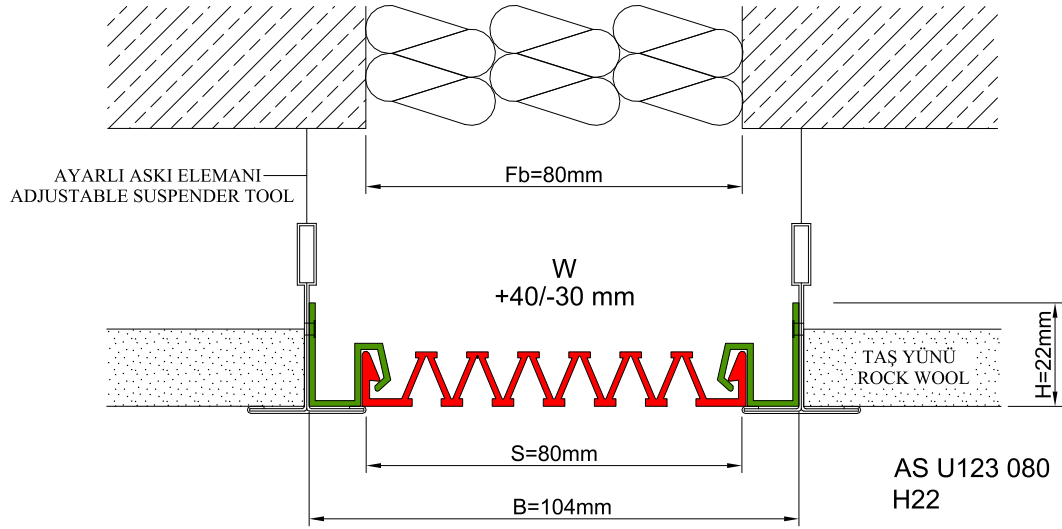

AS U123 surface mounted profile is designed for modular suspended ceiling applications at indoor areas. Profile frame is placed on the suspended ceiling T-profile and can easily be installed there by means of screws. Ribbed elastomeric gasket gains the profile high movement ability. For wall applications, it can be aligned with AS A116, AS U120 or AS U121 models.

\* Visuals are representative and the profile configuration may differ depending on the characteristics requested.

GASKET COLORS    **BLACK**    GREY    BEIGE    Custom Colors available.

LOCATION	MODEL	GAP (Fb) mm	HEIGHT (H) MM	OVERALL WIDTH (B) mm	VISIBLE WIDTH (S) mm	MOVEMENT (W) mm	LOAD CAPACITY	STANDARD LENGTH (mt)
Ceiling to Ceiling	AS U123-030	30	22	54	30	+10 / -6	N/A	3
	AS U123-050	50	22	74	50	+20 / -15	N/A	3
	AS U123-080	80	22	104	80	+40 / -30	N/A	3
	AS U123-100	100	22	124	100	+20 / -50	N/A	3
	AS U123-150	150	22	174	150	+30 / -80	N/A	3

Note: Please ask for different sizes

Profil No Profile Number	AS U123 080	AS U123 80K
Fb (mm)	80	80
H (mm) yaklaşık approx.	22	22
W± (mm) yaklaşık approx.	+40/-30	+40/-30
Renk Color	Alüminyum: Natürel, Fitiller: Siyah, gri, diğer Aluminum: Natural, Inserts: Black, grey, others	
Malzeme Material	Alüminyum, EPDM Kauçuk(siyah), Termoplastik Kauçuk (gri ve diğer) Aluminum, EPDM Rubber(black), Thermoplastic Rubber (grey and others)	
Standart Uzunluk Standard Length	3	