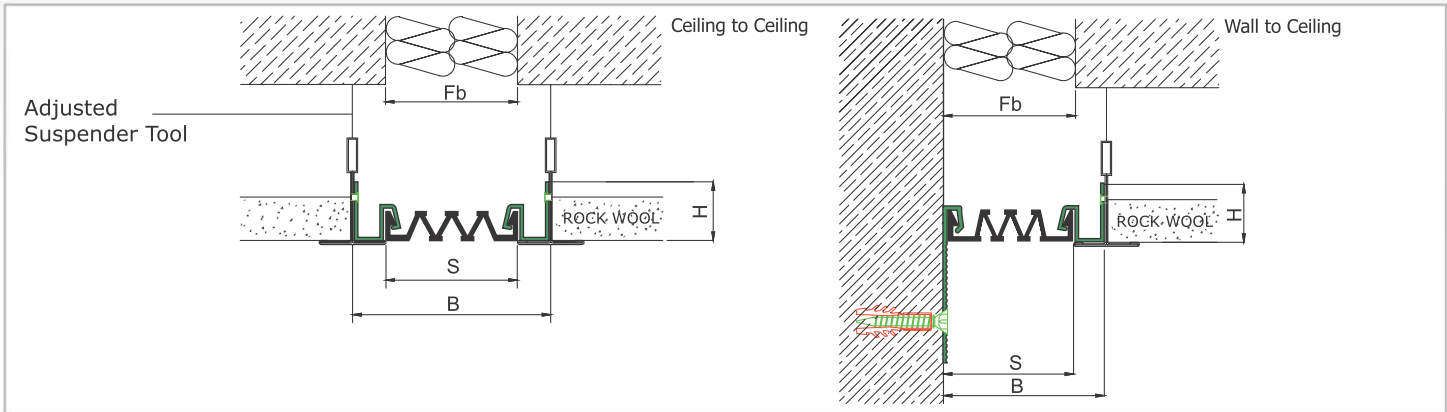

AS U123 surface mounted profile is designed for modular suspended ceiling applications at indoor areas. Profile frame is placed on the suspended ceiling T-profile and can easily be installed there by means of screws. Ribbed elastomeric gasket gains the profile high movement ability. For wall applications, it can be aligned with AS A116, AS U120 or AS U121 models.

- Application Areas** : Indoor / Modular Suspended Ceilings
- Ideal for** : Shopping Malls, Residences, Hospitals, Hotels, Commercial & Public Buildings etc.
- Material** : Mill Finish Aluminum (Anodizing optional), EPDM (Only in Black Color) or TPE Gasket
- Aluminum Alloy** : 6063 AA-USA / EN AW 6063
- Optional Supplies** : Fire Barrier

\* Visuals are representative and the profile configuration may differ depending on the characteristics requested.

GASKET COLORS    **BLACK**    GREY    BEIGE    Custom Colors available.

LOCATION	MODEL	GAP (Fb) mm	HEIGHT (H) MM	OVERALL WIDTH (B) mm	VISIBLE WIDTH (S) mm	MOVEMENT (W) mm	LOAD CAPACITY	STANDARD LENGTH (mt)
Ceiling to Ceiling	AS U123-030	30	22	54	30	+10 / -6	N/A	3
	AS U123-050	50	22	74	50	+20 / -15	N/A	3
	AS U123-080	80	22	104	80	+40 / -30	N/A	3
	AS U123-100	100	22	124	100	+20 / -50	N/A	3
	AS U123-150	150	22	174	150	+30 / -80	N/A	3

Note: Please ask for different sizes

Profil No Profile Number	AS U123 080	AS U123 80K
Fb (mm)	80	80
H (mm) yaklaşık approx.	22	22
W± (mm) yaklaşık approx.	+40/-30	+40/-30
Renk Color	Alüminyum: Natürel, Fitiller: Siyah, gri, diğer Aluminum: Natural, Inserts: Black, grey, others	
Malzeme Material	Alüminyum, EPDM Kauçuk(siyah), Termoplastik Kauçuk (gri ve diğer) Aluminum, EPDM Rubber(black), Thermoplastic Rubber (grey and others)	
Standart Uzunluk Standard Length	3	